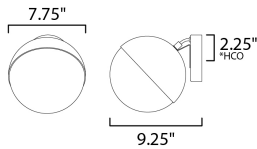

LAMPING

INPUT VOLTAGE : 120V
LUMENS : 630 Rated (580 Del.)
BULB : 1 x 9W LED E26 Medium , 9W Total
BULB INCLUDED : (Included)
DIMMABLE : Triac CL
CRI : 90+ CRI
COLOR_TEMP : 3000K
LIGHTING_DIRECTION : Down